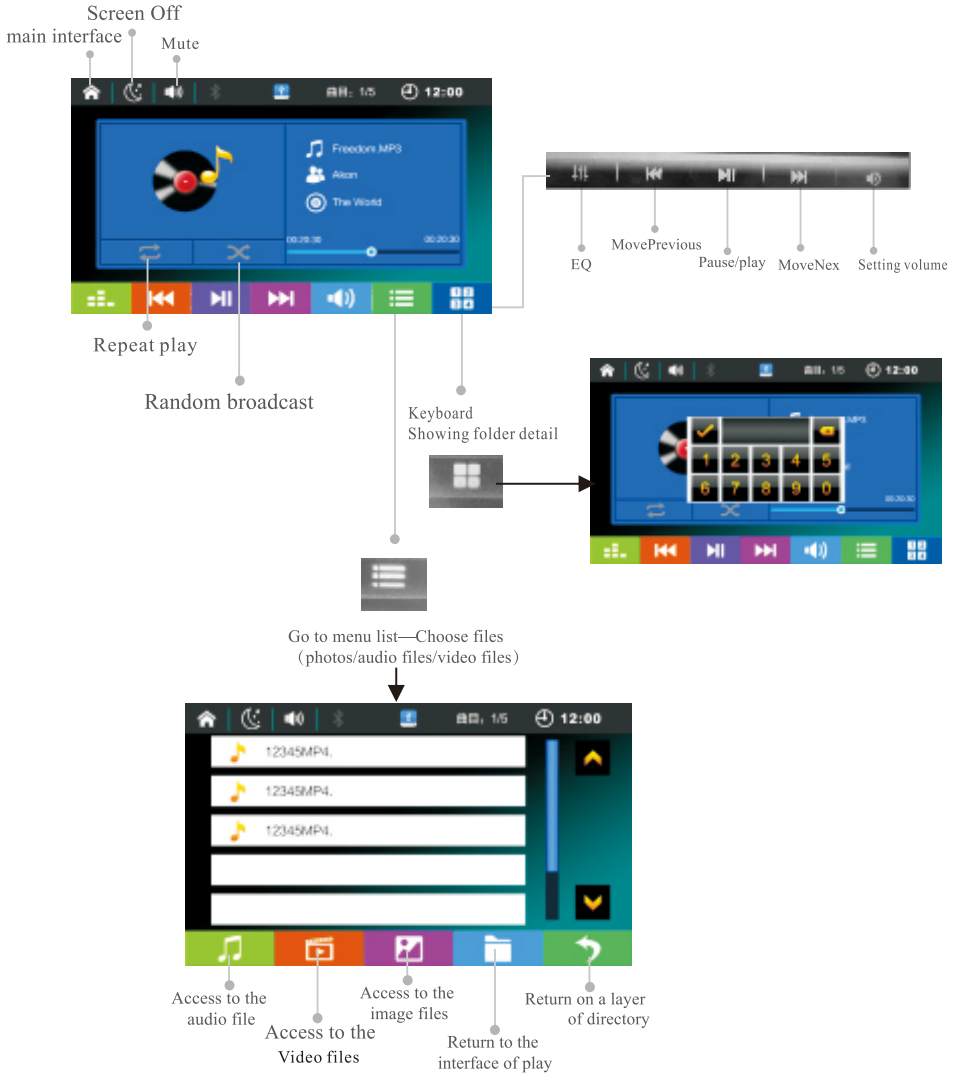

2.2 assist button:

 General Settings, appeared the following interface

 Change the screen background image

Language setting, calibration, control, logo, check the system information, such as specific operation details please see the last chapter in this paper.

2.3 the Radio Operation

FM radio, 87.50-108, different bands corresponding to different stations. Fine-tuning FM radio frequency scale, represent the frequency of the current work area, the position of the cursor position for the current frequency

Scale of left and right sides of adjustable frequency long press for automatic searching.

Radio interface:

3.1 :USB/SD Playing

Go to USB/SD , play MP3 file first :

3.2 Go to Photos

3.3 Go to video files

4. Bluetooth

4.1 Bluetooth phone call

4.2 Bluetooth music

: Bluetooth music

Bluetooth music is the host quality audio DSP processing system and flexible operation function and mobile phone carry, Bluetooth etc. combining a function. Can play the media on the mobile phone in real time, and can be controlled by key. At the main interface of Bluetooth click enter the Bluetooth music player interface.