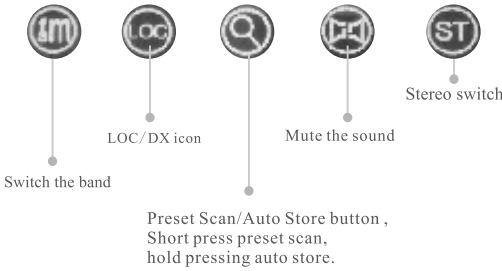

2.3 the Radio Operation

FM radio, 87.50-108, different bands corresponding to different stations. Fine-tuning FM radio frequency scale, represent the frequency of the current work area, the position of the cursor position for the current frequency

Scale of left and right sides of adjustable frequency long press for automatic searching.