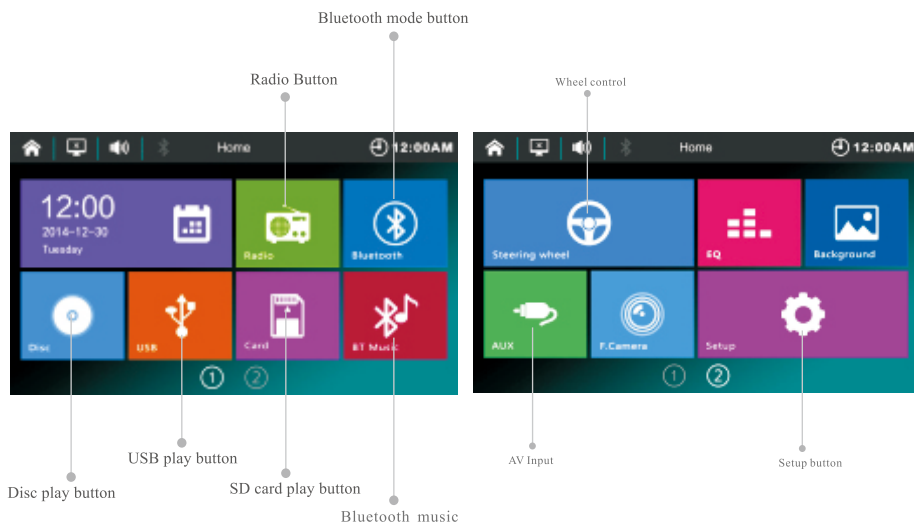

1.3 panel ports and buttons

-  : POWER KEY/ short press boot, short press to turn it off.  : read disc/USB/SD short by a long press fast rewind
-  : read disc/USB/SD short press, song long press fast forward  : read dish/USB/SD short press to play pause
-  : DISC POPUP MENU/ a MENU BAND: radio BAND conversion  : MUTE BUTTON
-  main interface

VOL + : + VOL- volume/the volume- IR: infrared remote control receiver mouth

Note: according to different suppliers, the panel may be slightly different, please give priority to with actual product

2.1 main interface function module

The user to confirm the host end line corresponding to each function with the original car line connected after open the ACC. Press the power button to enter the system, click the MENU button on the top left corner of panel switch to the main interface, sliding around can switch interface.

Scale of left and right sides of adjustable frequency long press for automatic searching.

Radio interface:

3.1 :USB/SD Playing

Go to USB/SD , play MP3 file first :

3.2 Go to Photos

3.3 Go to video files

4. Bluetooth