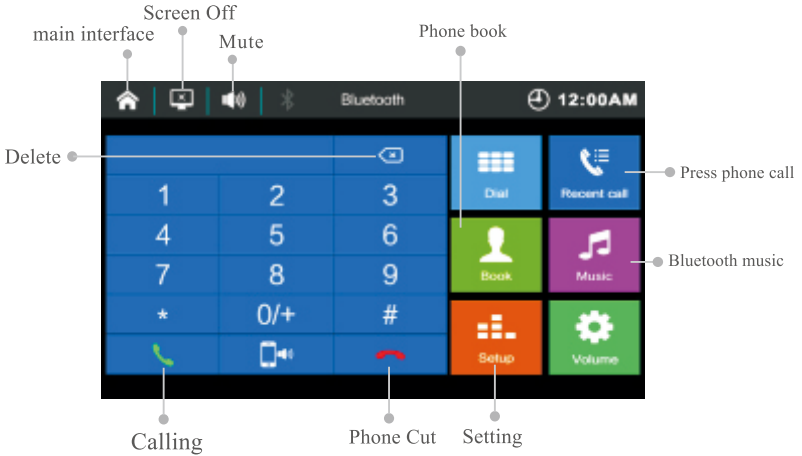

2.2 assist button:

 General Settings, appeared the following interface

 Change the screen background image

Language setting, calibration, control, logo, check the system information, such as specific operation details please see the last chapter in this paper.

Scale of left and right sides of adjustable frequency long press for automatic searching.

Radio interface:

3.1 :USB/SD Playing

Go to USB/SD , play MP3 file first :

3.2 Go to Photos

3.3 Go to video files

4. Bluetooth

4.1 Bluetooth phone call

4.2 Bluetooth music

: Bluetooth music

Bluetooth music is the host quality audio DSP processing system and flexible operation function and mobile phone carry, Bluetooth etc. combining a function. Can play the media on the mobile phone in real time, and can be controlled by key. At the main interface of Bluetooth click enter the Bluetooth music player interface.

Function key: last song, pause/play, the next song

1. Power ON/OFF(5 Seconds OFF,
1 Second ON/Panel in & out)
2. Mode Selection
3. Mute Key
4. Decrease Volume
5. In crease Volume
- 6&7. In disc mode, select previous/next,
chapter/track, in radio mode, seek
lower/higher frequencies
8. Pand angle down
9. Panel angle Up
10. Enter