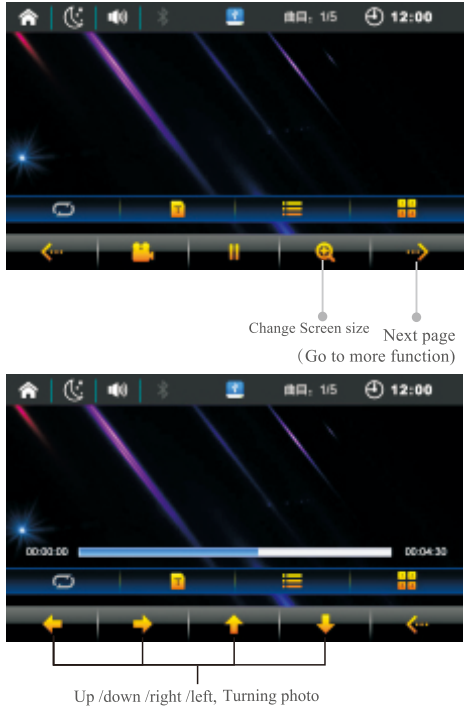

The user to confirm the host end line corresponding to each function with the original car line connected after open the ACC. Press the power button to enter the system, click the MENU button on the top left corner of panel switch to the main interface, sliding around can switch interface.

2.3 the Radio Operation

FM radio, 87.50-108, different bands corresponding to different stations. Fine-tuning FM radio frequency scale, represent the frequency of the current work area, the position of the cursor position for the current frequency

Scale of left and right sides of adjustable frequency long press for automatic searching.

Radio interface:

3.1 :USB/SD Playing

Go to USB/SD , play MP3 file first :

3.2 Go to Photos

3.3 Go to video files

4. Bluetooth

Function key: last song, pause/play, the next song

1. Power ON/OFF(5 Seconds OFF,
1 Second ON/Panel in & out)
2. Mode Selection
3. Mute Key
4. Decrease Volume
5. In crease Volume
- 6&7. In disc mode, select previous/next,
chapter/track, in radio mode, seek
lower/higher frequencies
8. Pand angle down
9. Panel angle Up
10. Enter