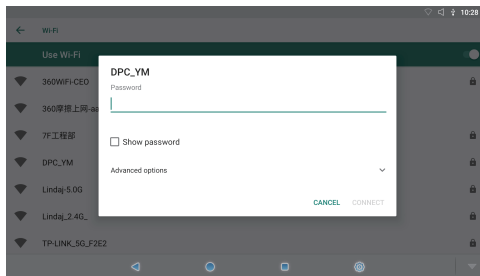

Function Setup

1. Wifi setting: Open Wifi, the system will automatically search for nearby wireless networks, select the wireless network name that you want, enter the password screen, enter the correct password and click connect. As shown below: