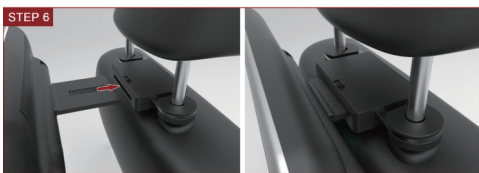

Bracket accessories and installation

Step 1: Please make sure the switch at the position of "unlock"

Step 2: Tight the half-round plastic bracket

Step 3: Please put the U-Plug into the bracket lock

Step 4: Connect the back of unit with the part of bracket, then lock them as a whole with screws.

Step 5: Cover the screws with the cover

Step 6: Insert the whole unit into the bracket of the headrest

Step 7: Please slide the button from unlock to lock

Trouble shooting

Trouble	Possible causes
No sound and image	Power disconnected or the device off
Black screen	Undervoltage
Abnormal start	1.Press the power key and then press and hold it for 3s to shut it down 2.Press the reset key to restart the system
WIFI can not connected	Refresh the network or close and re-open WIFI
Color shift	Wrong function menu setup incorrect model
No power	1.Incorrect voltage: inspect the connection cables 2.Dinsconnection of fuse: replace the fuse specification
Failure to read HD/ USB/TF/audio/video files	1.Re-insert the HD/USB/TF into the ports at the side of the device 2.Select options in audio and video player
Bluetooth headset without voice	1.Long press the headset power key until the red and blue lights staggered, loosen the key wait the bluetooth pairing. 2.Make sure the main engine only connect with one bluetooth headset 3.Charging battery for bluetooth headset