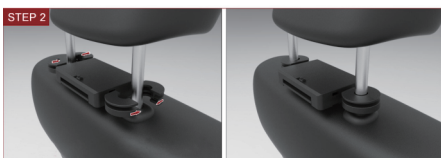

Bracket accessories and installation

Step 1: Please make sure the switch at the position of "unlock"

Step 2: Tight the half-round plastic bracket

Step 3: Please put the U-Plug into the bracket lock

Step 4: Connect the back of unit with the part of bracket, then lock them as a whole with screws.