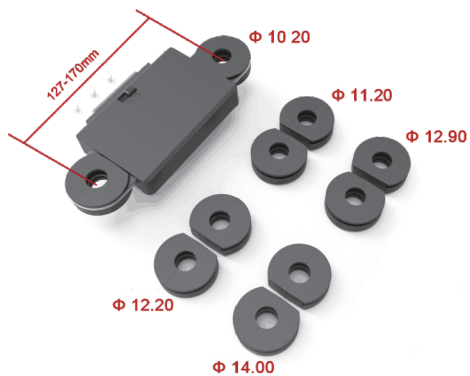

Bracket accessories and installation

Step 1: Please make sure the switch at the position of "unlock"