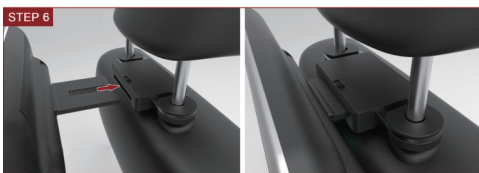

## Bracket accessories and installation

Step 1: Please make sure the switch at the position of "unlock"

Step 2: Tight the half-round plastic bracket

Step 3: Please put the U-Plug into the bracket lock

Step 4: Connect the back of unit with the part of bracket, then lock them as a whole with screws.

Step 5: Cover the screws with the cover

Step 6: Insert the whole unit into the bracket of the headrest

Step 7: Please slide the button from unlock to lock