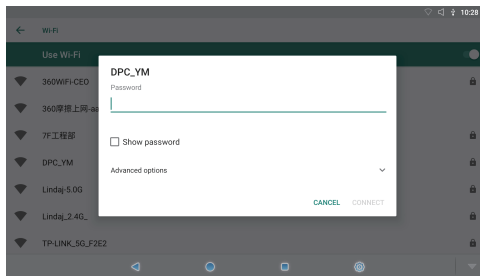

Function Setup

1.Wifi setting: Open Wifi, the system will automatically search for nearby wireless networks, select the wireless network name that you want, enter the password screen, enter the correct password and click connect. As shown below: