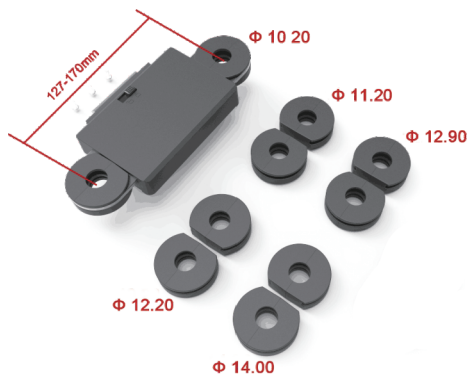

Bracket accessories and installation

Step 1: Please make sure the switch at the position of "unlock"