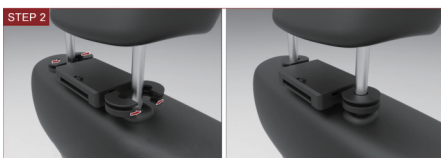

## Bracket accessories and installation

Step 1: Please make sure the switch at the position of "unlock"

Step 2: Tight the half-round plastic bracket

Step 3: Please put the U-Plug into the bracket lock

Step 4: Connect the back of unit with the part of bracket, then lock them as a whole with screws.