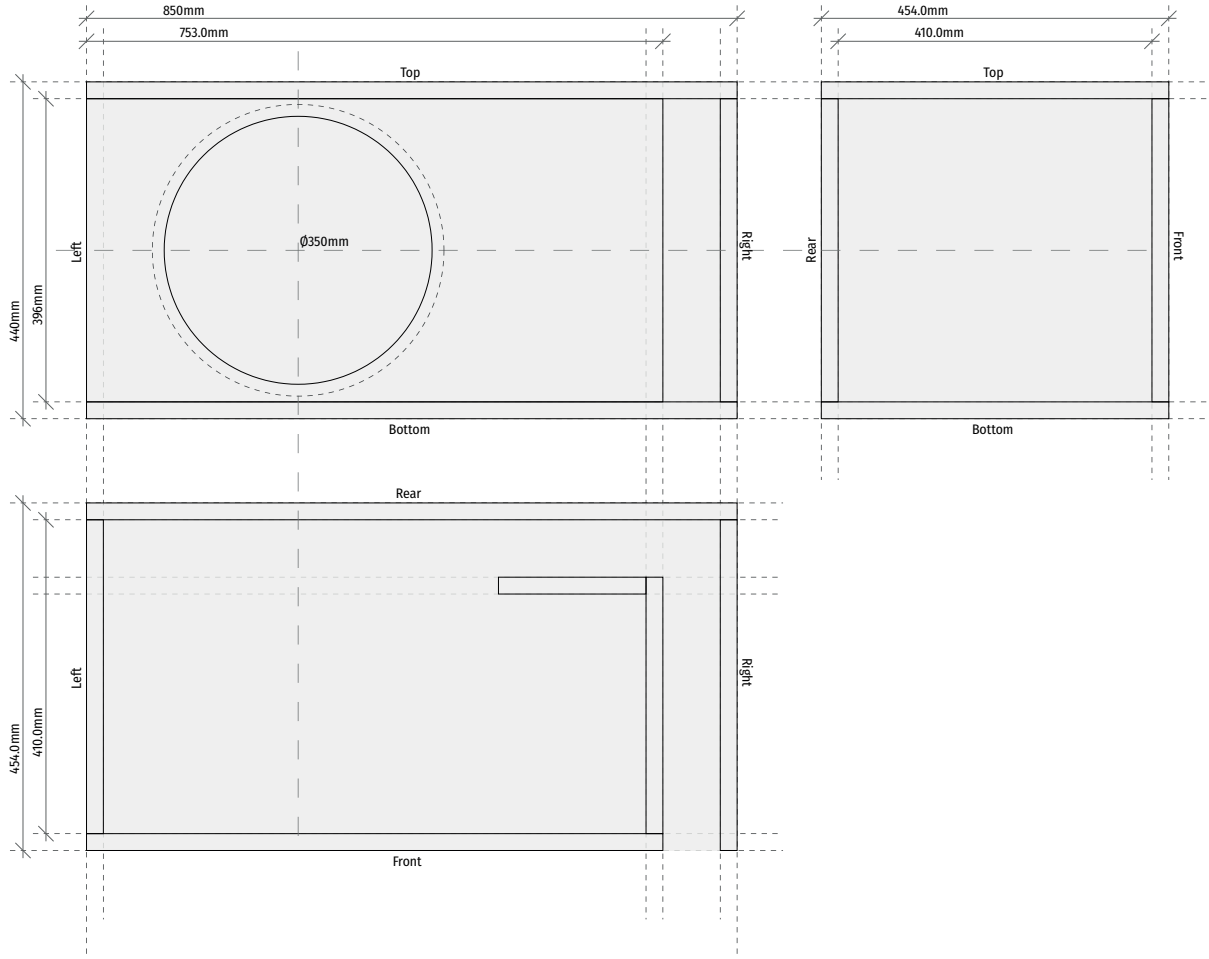

X-915 SUBWOOFER BOX

Ported box for 15 INCH Subwoofer

| | |
|--|----------------------|
| Box External Dimensions <i>Width × Height × Depth</i> | 850 × 440 × 454.0 mm |
| Material Thickness | 22 mm |
| Net Internal Volume | 90 L |
| Tuning Frequency | 34 Hz |
| Port Area | 297 cm ² |
| Port Inlet <i>Width × Height</i> | 75.0 × 396 mm |
| Port Length | 646.8 mm |

View Transparent Dimensions Take Apart

| Detail | Size | Quantity |
|--------------|----------------|----------|
| Top / Bottom | 850 × 454.0 mm | 2 |
| Front | 753.0 × 396 mm | 1 |
| Rear | 850 × 396 mm | 1 |
| Left | 410.0 × 396 mm | 1 |
| Right | 432.0 × 396 mm | 1 |
| Port | 335.0 × 396 mm | 1 |
| Port | 192.8 × 396 mm | 1 |

Orjinal kabin üretimimiz mevcuttur. Lütfen bizimle iletişime geçiniz.
We have original cabin production. Please contact us.

FOR-X

X-915 SUBWOOFER BOX

Ported box for 15 INCH Subwoofer

*Orjinal kabin üretimimiz mevcuttur. Lütfen bizimle iletişime geçiniz.
We have original cabin production. Please contact us.*