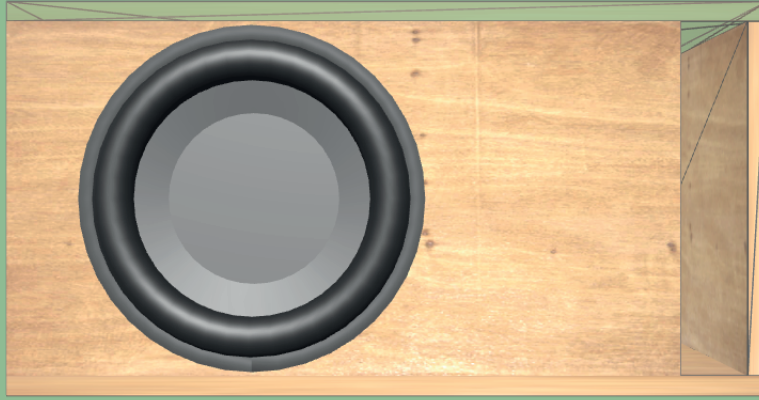

X-915 SUBWOOFER BOX

Ported box for 15 INCH Subwoofer

| | |
|--|----------------------|
| Box External Dimensions <i>Width × Height × Depth</i> | 850 × 440 × 454.0 mm |
| Material Thickness | 22 mm |
| Net Internal Volume | 90 L |
| Tuning Frequency | 34 Hz |
| Port Area | 297 cm ² |
| Port Inlet <i>Width × Height</i> | 75.0 × 396 mm |
| Port Length | 646.8 mm |

View Transparent Dimensions Take Apart

| Detail | Size | Quantity |
|--------------|----------------|----------|
| Top / Bottom | 850 × 454.0 mm | 2 |
| Front | 753.0 × 396 mm | 1 |
| Rear | 850 × 396 mm | 1 |
| Left | 410.0 × 396 mm | 1 |
| Right | 432.0 × 396 mm | 1 |
| Port | 335.0 × 396 mm | 1 |
| Port | 192.8 × 396 mm | 1 |