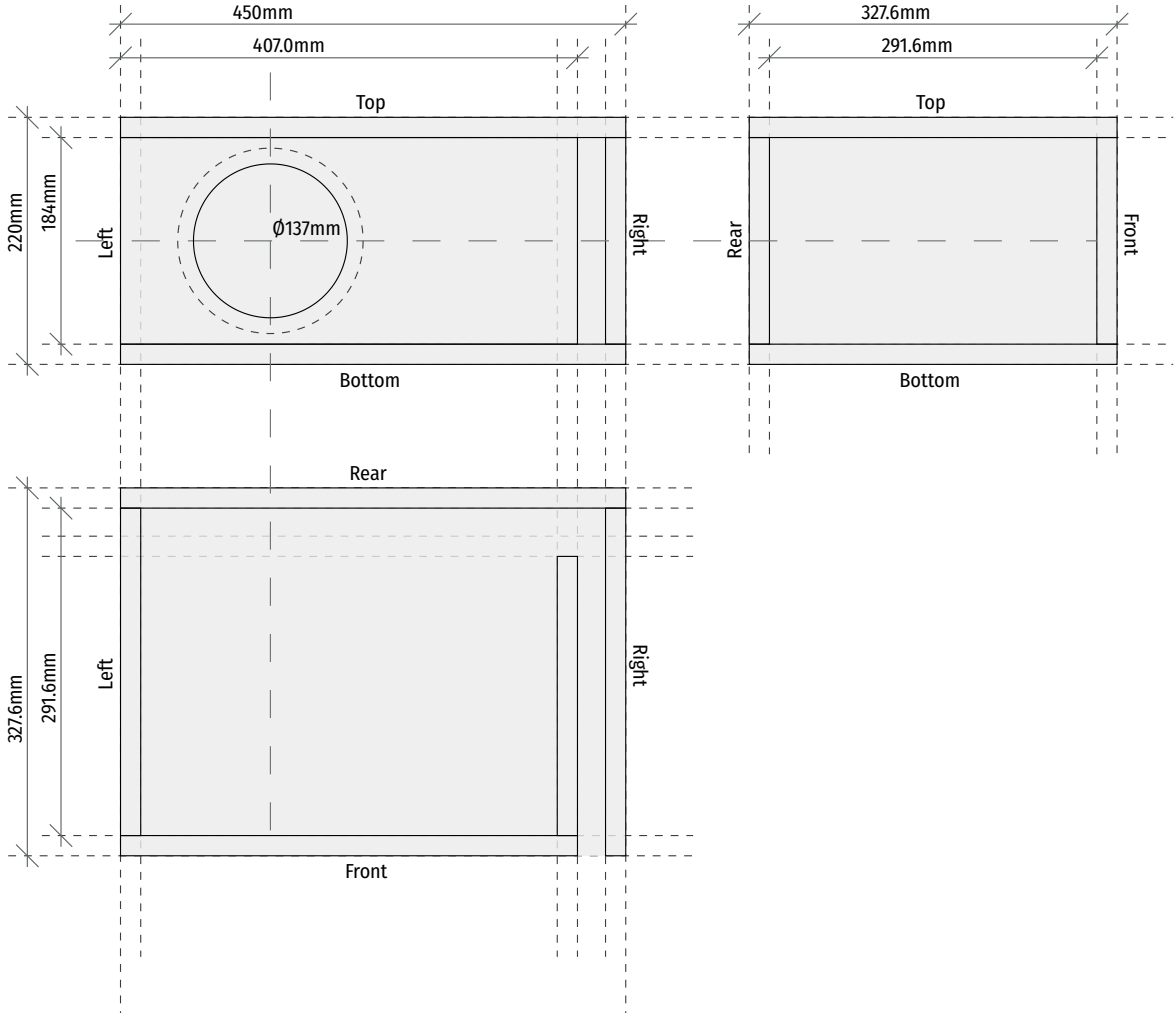

# XW-2065 SUBWOOFER BOX

Ported box for 6.5 INCH Subwoofer

Box External Dimensions <i>Width × Height × Depth</i>	450 × 220 × 327.6 mm
Material Thickness	18 mm
Net Internal Volume	20 L
Tuning Frequency	44 Hz
Port Area	46 cm <sup>2</sup>
Port Inlet <i>Width × Height</i>	25.0 × 184 mm
Port Length	273.9 mm

View Transparent Dimensions Take Apart

Detail	Size	Quantity
Top / Bottom	450 × 327.6 mm	2
Front	407.0 × 184 mm	1
Rear	450 × 184 mm	1
Left	291.6 × 184 mm	1
Right	309.6 × 184 mm	1
Port	248.6 × 184 mm	1

**Orjinal kabin üretimimiz mevcuttur. Lütfen bizimle iletişime geçiniz.**  
**We have original cabin production. Please contact us.**

# XW-2065 SUBWOOFER BOX

Ported box for 6.5 INCH Subwoofer

*Orjinal kabin üretimimiz mevcuttur. Lütfen bizimle iletişime geçiniz.  
We have original cabin production. Please contact us.*

**FOR-X**