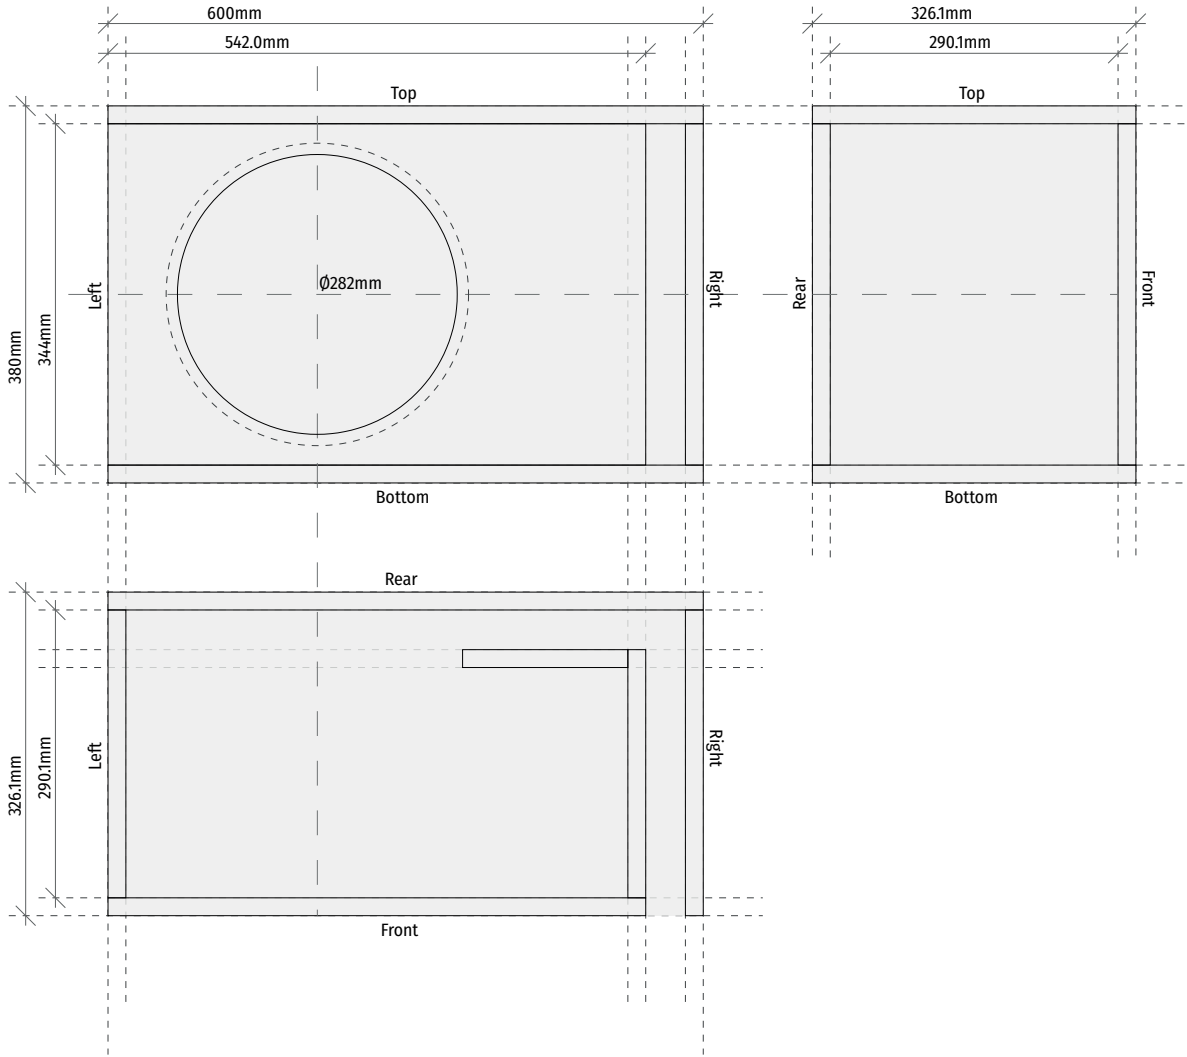

XW-212S SUBWOOFER BOX

Ported box for 12 INCH Subwoofer

Box External Dimensions <i>Width × Height × Depth</i>	600 × 380 × 326.1 mm
Material Thickness	18 mm
Net Internal Volume	45 L
Tuning Frequency	38 Hz
Port Area	137.6 cm ²
Port Inlet <i>Width × Height</i>	40.0 × 344 mm
Port Length	492.7 mm

View Transparent Dimensions Take Apart

Detail	Size	Quantity
Top / Bottom	600 × 326.1 mm	2
Front	542.0 × 344 mm	1
Rear	600 × 344 mm	1
Left	290.1 × 344 mm	1
Right	308.1 × 344 mm	1
Port	250.1 × 344 mm	1
Port	166.6 × 344 mm	1

**Orjinal kabin üretimimiz mevcuttur. Lütfen bizimle iletişime geçiniz.
We have original cabin production. Please contact us.**

FOR-X

XW-212S SUBWOOFER BOX

Ported box for 12 INCH Subwoofer

*Orjinal kabin üretimimiz mevcuttur. Lütfen bizimle iletişime geçiniz.
We have original cabin production. Please contact us.*