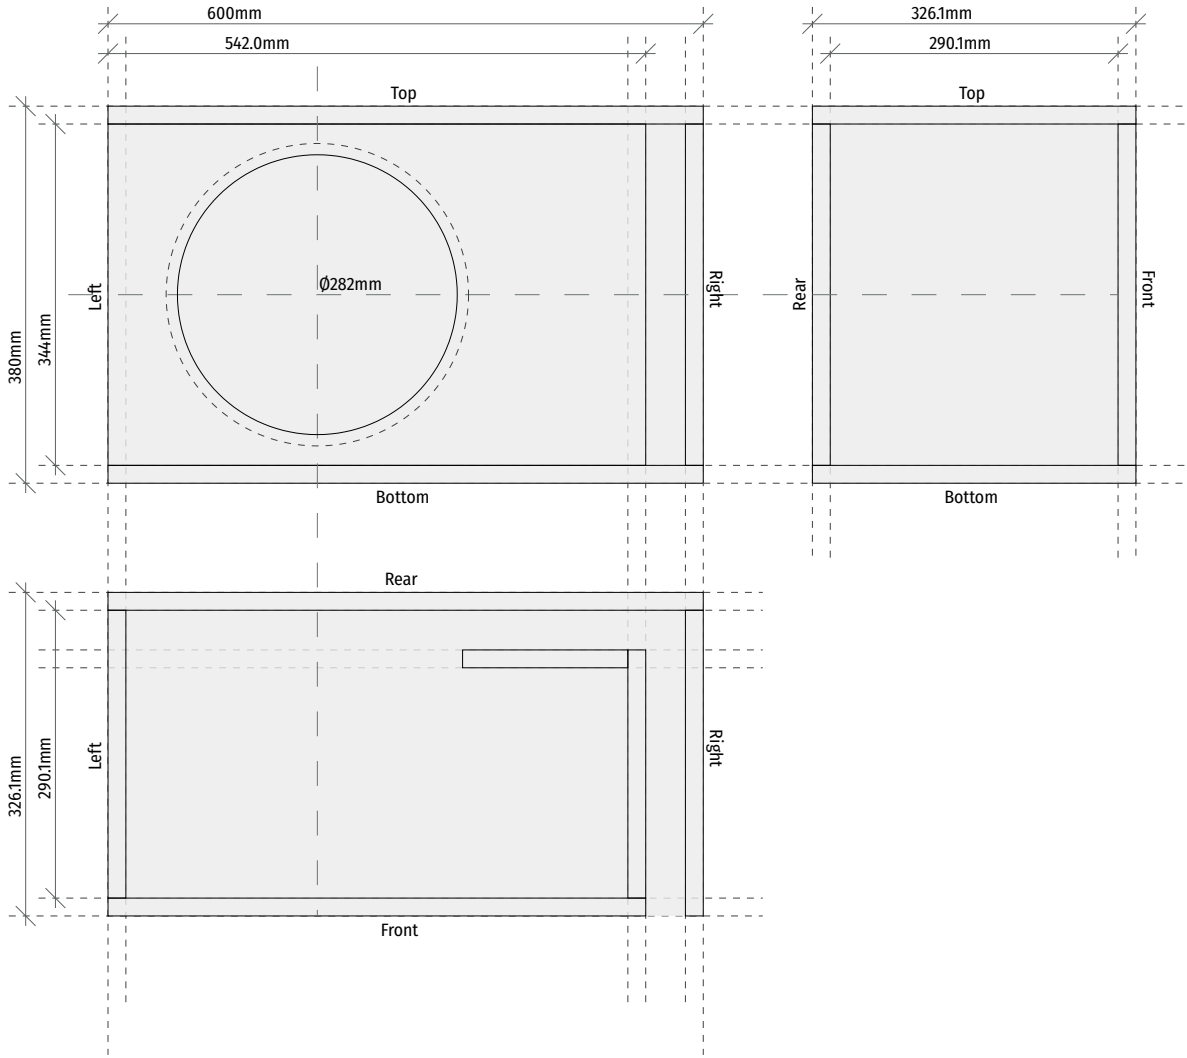

X-112S SUBWOOFER BOX

Ported box for 12 INCH Subwoofer

Box External Dimensions <i>Width x Height x Depth</i>	600 x 380 x 326.1 mm
Material Thickness	18 mm
Net Internal Volume	45 L
Tuning Frequency	38 Hz
Port Area	137.6 cm ²
Port Inlet <i>Width x Height</i>	40.0 x 344 mm
Port Length	492.7 mm

View Transparent Dimensions Take Apart

Detail	Size	Quantity
Top / Bottom	600 x 326.1 mm	2
Front	542.0 x 344 mm	1
Rear	600 x 344 mm	1
Left	290.1 x 344 mm	1
Right	308.1 x 344 mm	1
Port	250.1 x 344 mm	1
Port	166.6 x 344 mm	1

Orjinal kabin üretimimiz mevcuttur. Lütfen bizimle iletişime geçiniz.
We have original cabin production. Please contact us.

FOR-X

X-112S SUBWOOFER BOX

Ported box for 12 INCH Subwoofer

*Orjinal kabin üretimimiz mevcuttur. Lütfen bizimle iletişime geçiniz.
We have original cabin production. Please contact us.*