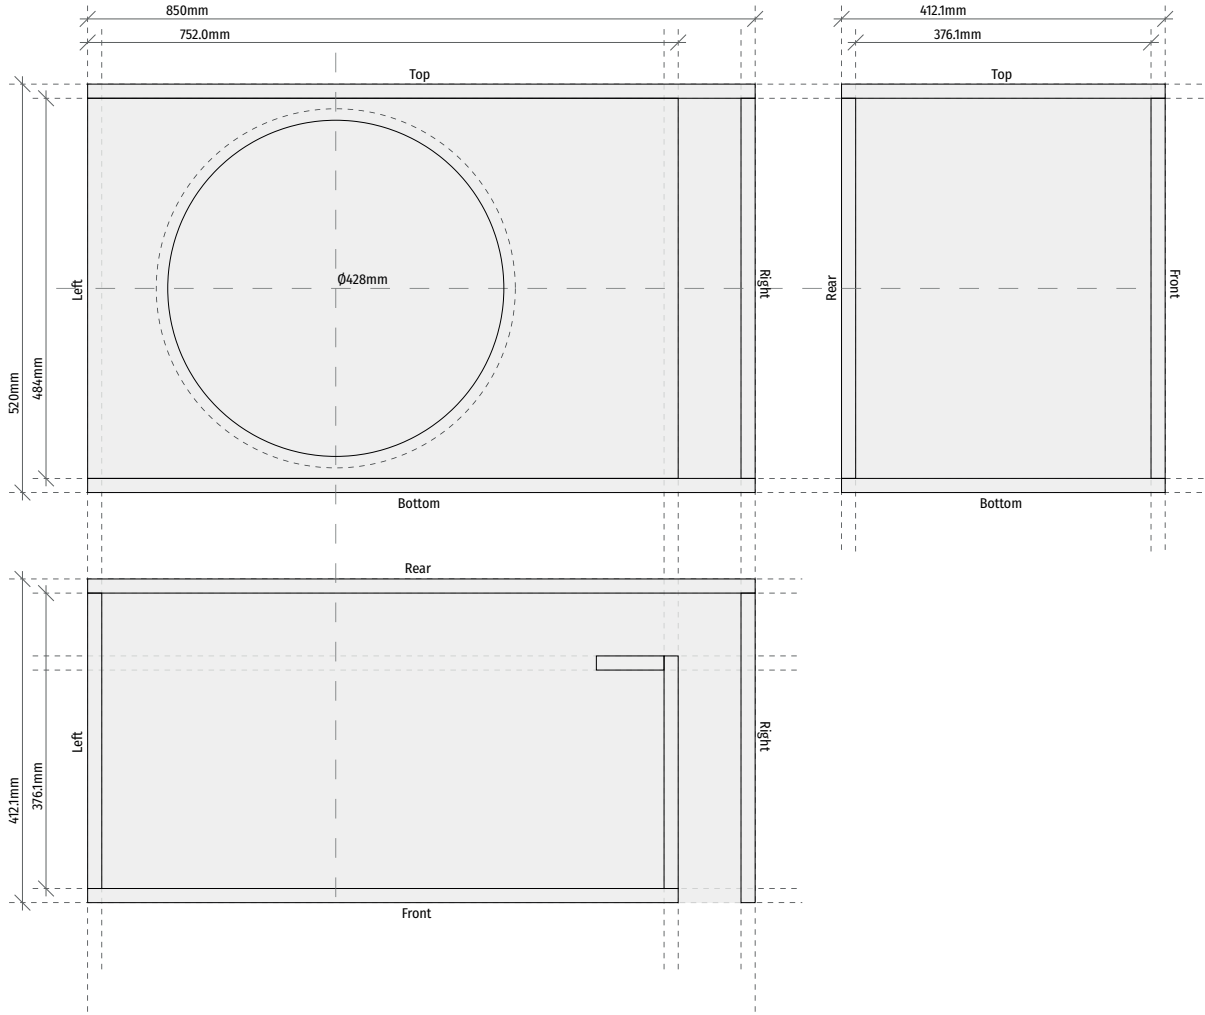

XW-418 SUBWOOFER BOX

Ported box for 18 INCH Subwoofer

Box External Dimensions <i>Width × Height × Depth</i>	850 × 520 × 412.1 mm
Material Thickness	18 mm
Net Internal Volume	115 L
Tuning Frequency	37 Hz
Port Area	387.2 cm ²
Port Inlet <i>Width × Height</i>	80.0 × 484 mm
Port Length	498.3 mm

View Transparent Dimensions Take Apart

Detail	Size	Quantity
Top / Bottom	850 × 412.1 mm	2
Front	752.0 × 484 mm	1
Rear	850 × 484 mm	1
Left	376.1 × 484 mm	1
Right	394.1 × 484 mm	1
Port	296.1 × 484 mm	1
Port	86.2 × 484 mm	1

Orjinal kabin üretimimiz mevcuttur. Lütfen bizimle iletişime geçiniz.
We have original cabin production. Please contact us.

FOR-X

XW-418 SUBWOOFER BOX

Ported box for 18 INCH Subwoofer

*Orjinal kabin üretimimiz mevcuttur. Lütfen bizimle iletişime geçiniz.
We have original cabin production. Please contact us.*