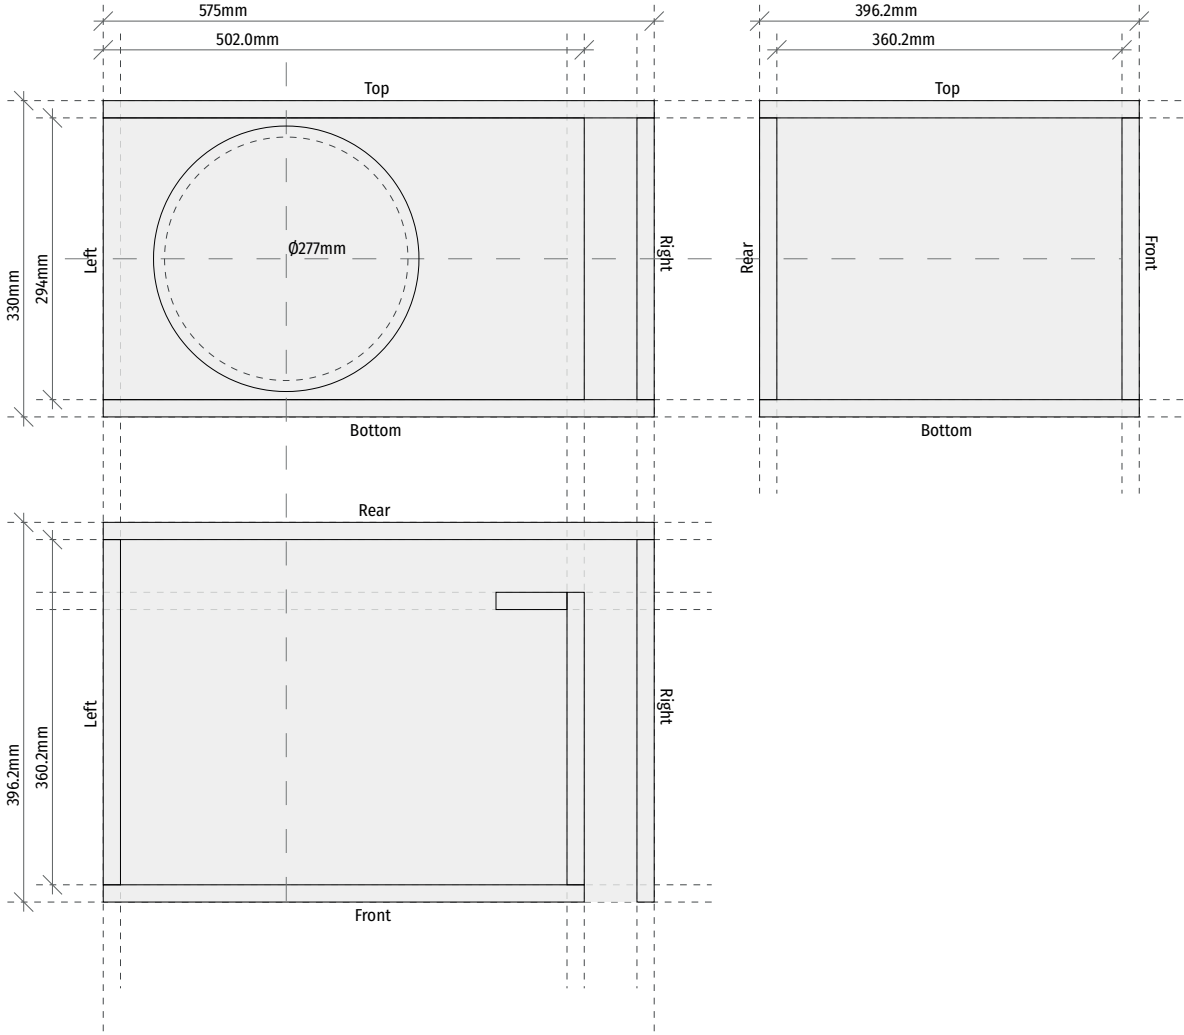

XW-410 SUBWOOFER BOX

Ported box for 10 INCH Subwoofer

*Orjinal kabin üretimimiz mevcuttur. Lütfen bizimle iletişime geçiniz.
We have original cabin production. Please contact us.*

FOR-X